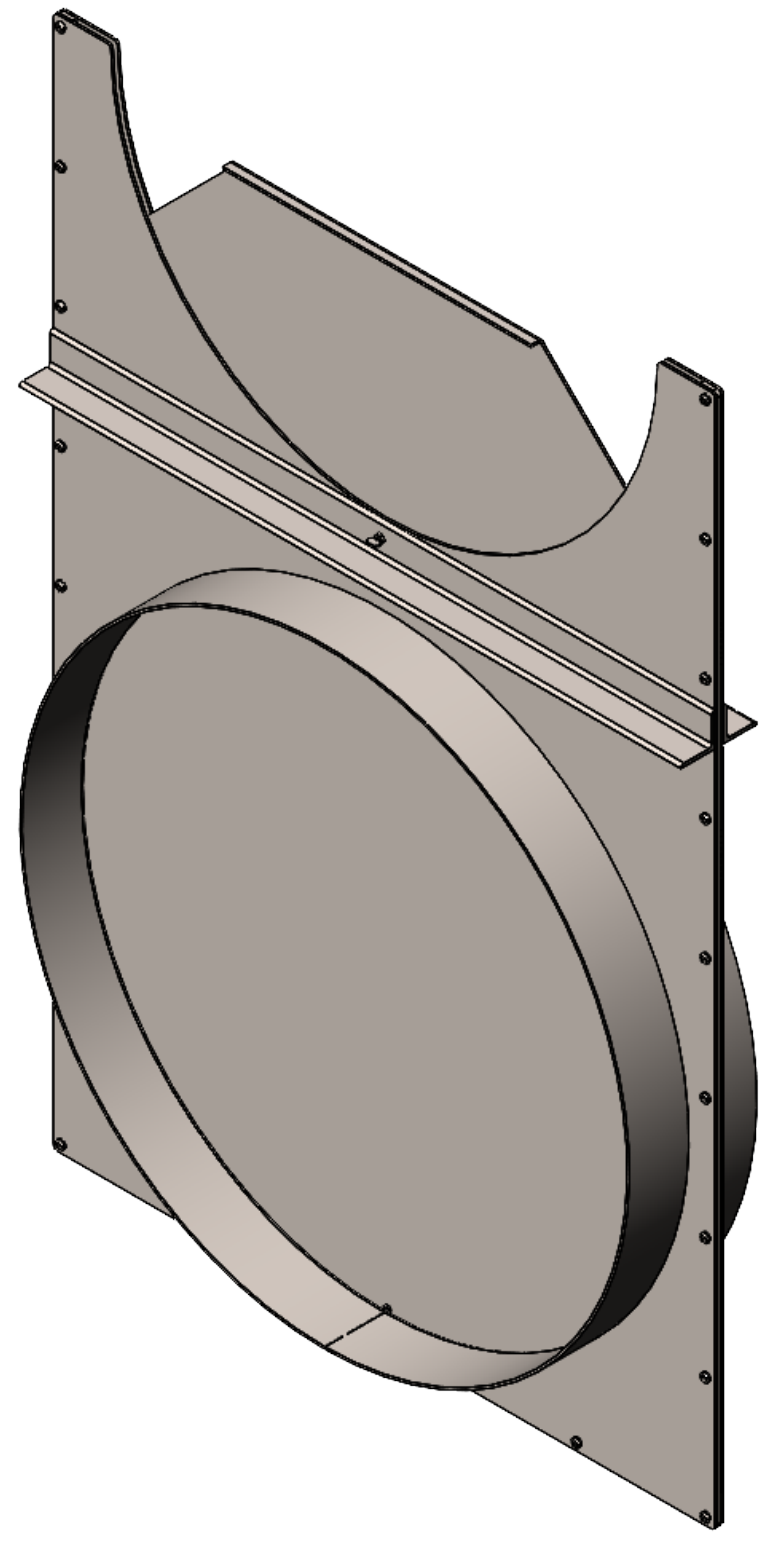

Winkler.

BLASTGATES

A division of AGI FABRICATORS LLC

7000 W Calumet Rd
Milwaukee, WI 53223
Phone (414) 438-6700
agifabricators.com

NOTICE:
THIS DRAWING AND DESIGN MADE EXCLUSIVELY FOR THE
PARTY NAMED IN THE TITLE BLOCK AND REMAINS THE
PROPERTY OF AGI FABRICATORS AND MAY NOT BE
REPRODUCED OR COPIED IN WHOLE OR PART BY ANY
METHOD WITHOUT PRIOR CONSENT OF AGI FABRICATORS

Scale: 1:8

Sheet

Winkler Blastgates

Drawn By: BJJ Reviewed By: MJT

Project

36" Fabricated Full Blast Gate

Date
Thursday, April 8, 2021

Part No
FFG36