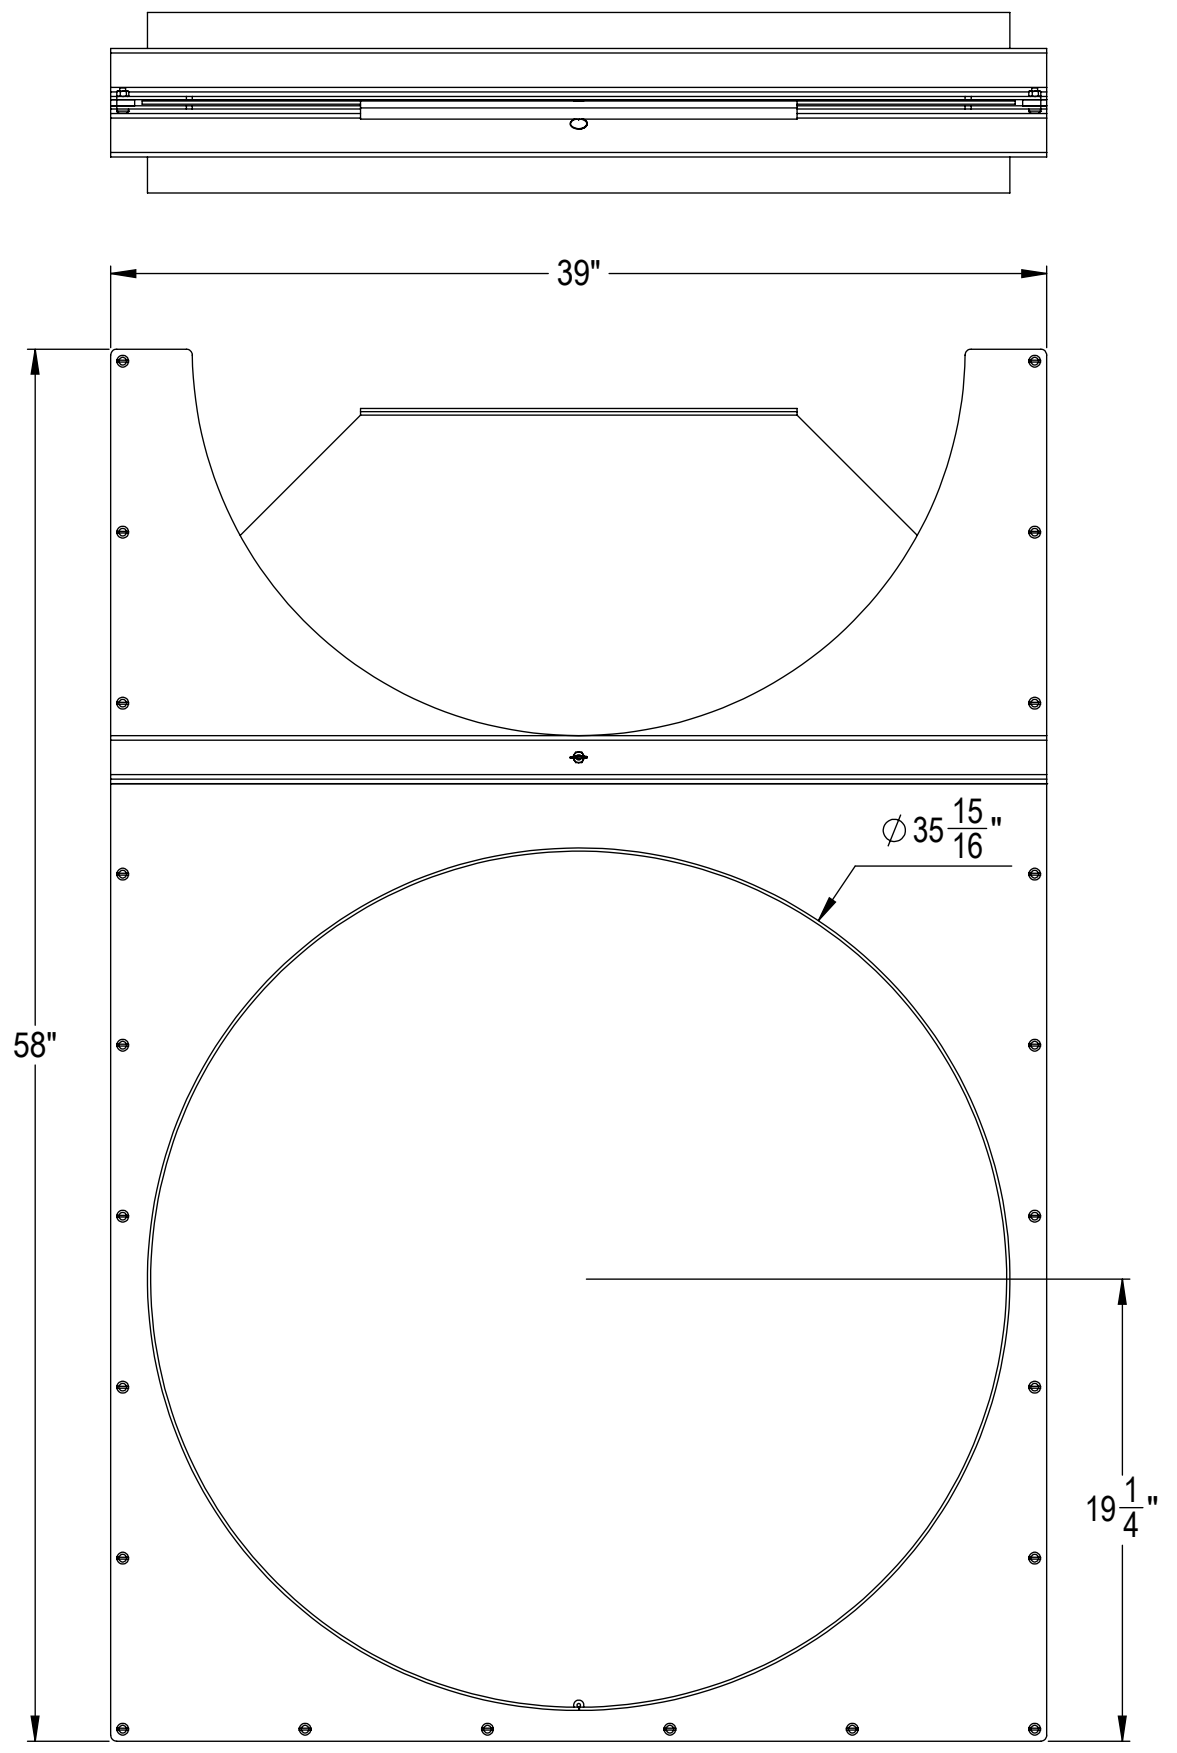

Scale: 1:8

Sheet

Winkler Blastgates

Drawn By: BJJ Reviewed By: MJT

Project

36" Fabricated Full Blast Gate

Date
Thursday, April 8, 2021

Part No
FFG36

Sheet No
36 Inch