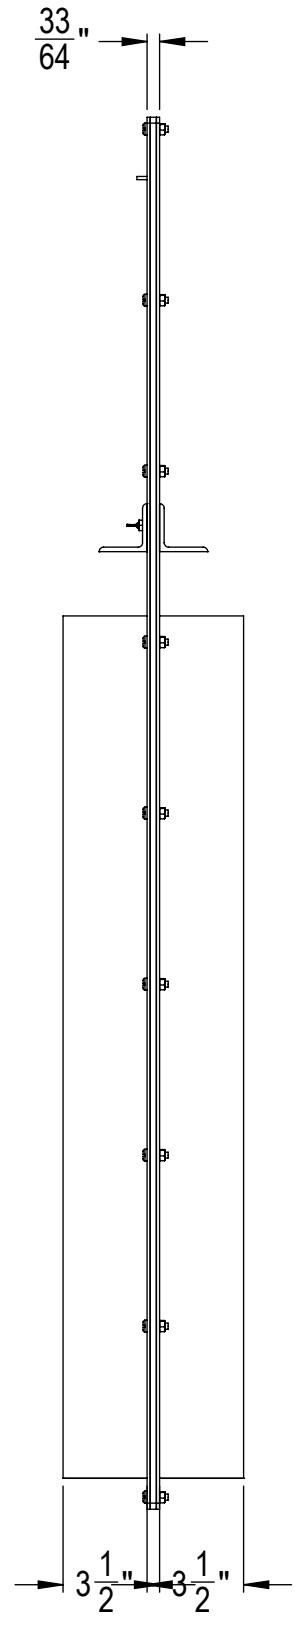

Winkler.

BLASTGATES

A division of AGI FABRICATORS LLC

7000 W Calumet Rd
Milwaukee, WI 53223
Phone (414) 438-6700
agifabricators.com

NOTICE:
THIS DRAWING AND DESIGN MADE EXCLUSIVELY FOR THE
PARTY NAMED IN THE TITLE BLOCK AND REMAINS THE
PROPERTY OF AGI FABRICATORS AND MAY NOT BE
REPRODUCED OR COPIED IN WHOLE OR PART BY ANY
METHOD WITHOUT PRIOR CONSENT OF AGI FABRICATORS

Scale: 1:8

Sheet

Winkler Blastgates

Drawn By: BJJ Reviewed By: MJT

Project

36" Fabricated Full Blast Gate

Date
Thursday, April 8, 2021

Part No
FFG36

Sheet No
36 Inch